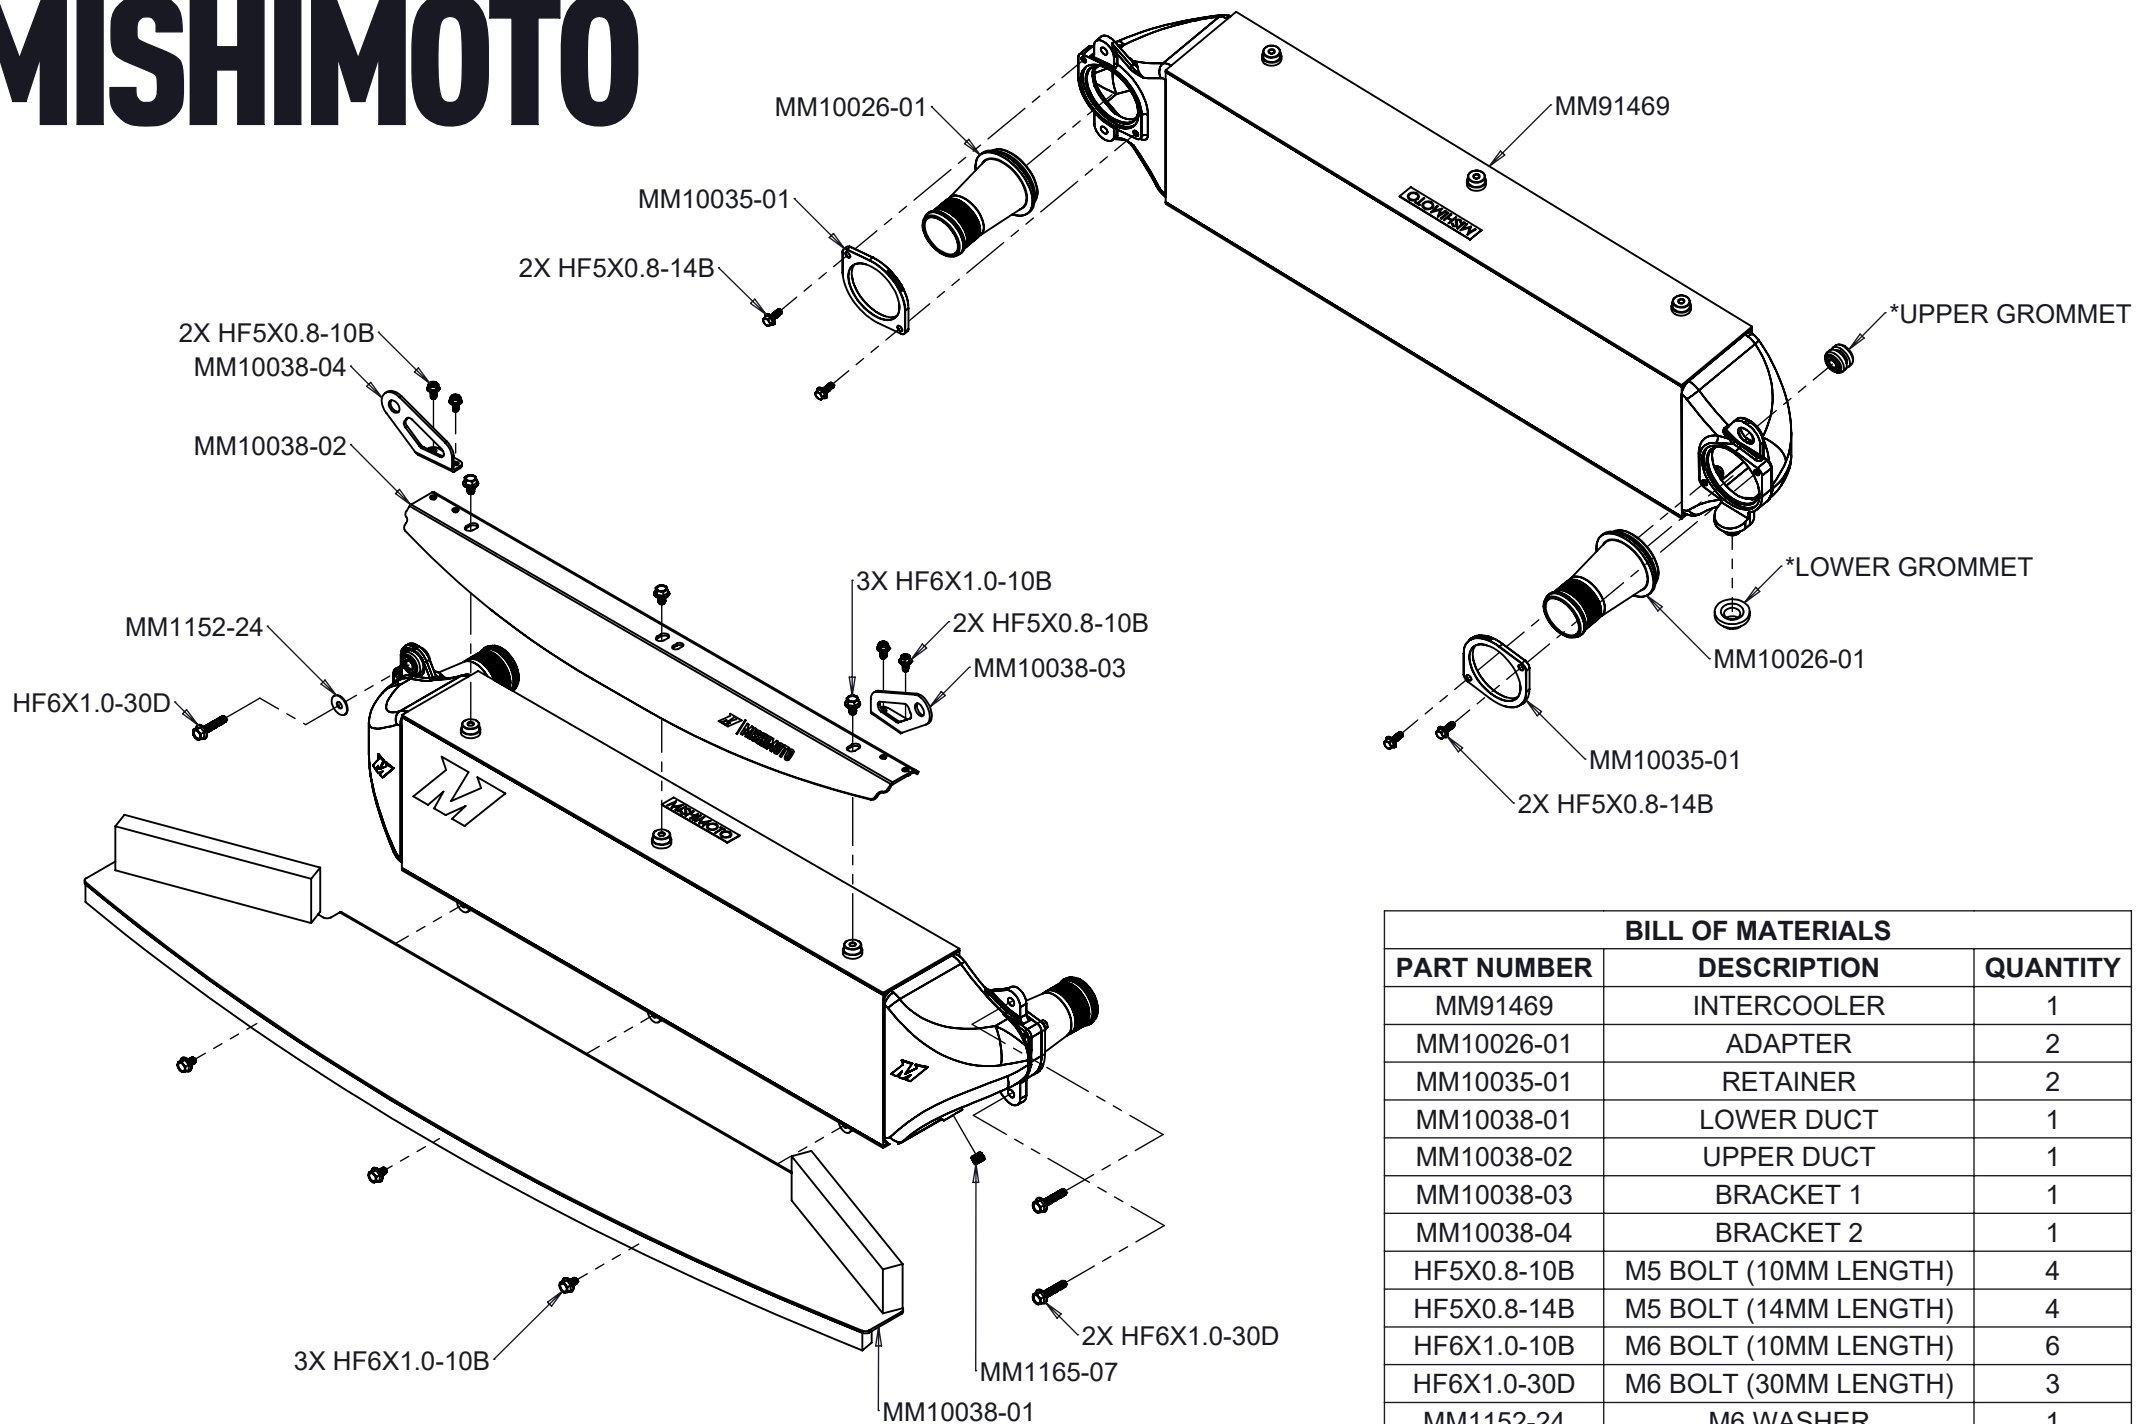

# MISHIMOTO

## BILL OF MATERIALS

PART NUMBER	DESCRIPTION	QUANTITY
MM91469	INTERCOOLER	1
MM10026-01	ADAPTER	2
MM10035-01	RETAINER	2
MM10038-01	LOWER DUCT	1
MM10038-02	UPPER DUCT	1
MM10038-03	BRACKET 1	1
MM10038-04	BRACKET 2	1
HF5X0.8-10B	M5 BOLT (10MM LENGTH)	4
HF5X0.8-14B	M5 BOLT (14MM LENGTH)	4
HF6X1.0-10B	M6 BOLT (10MM LENGTH)	6
HF6X1.0-30D	M6 BOLT (30MM LENGTH)	3
MM1152-24	M6 WASHER	1
MM1165-07	1/8" NPT PLUG	1